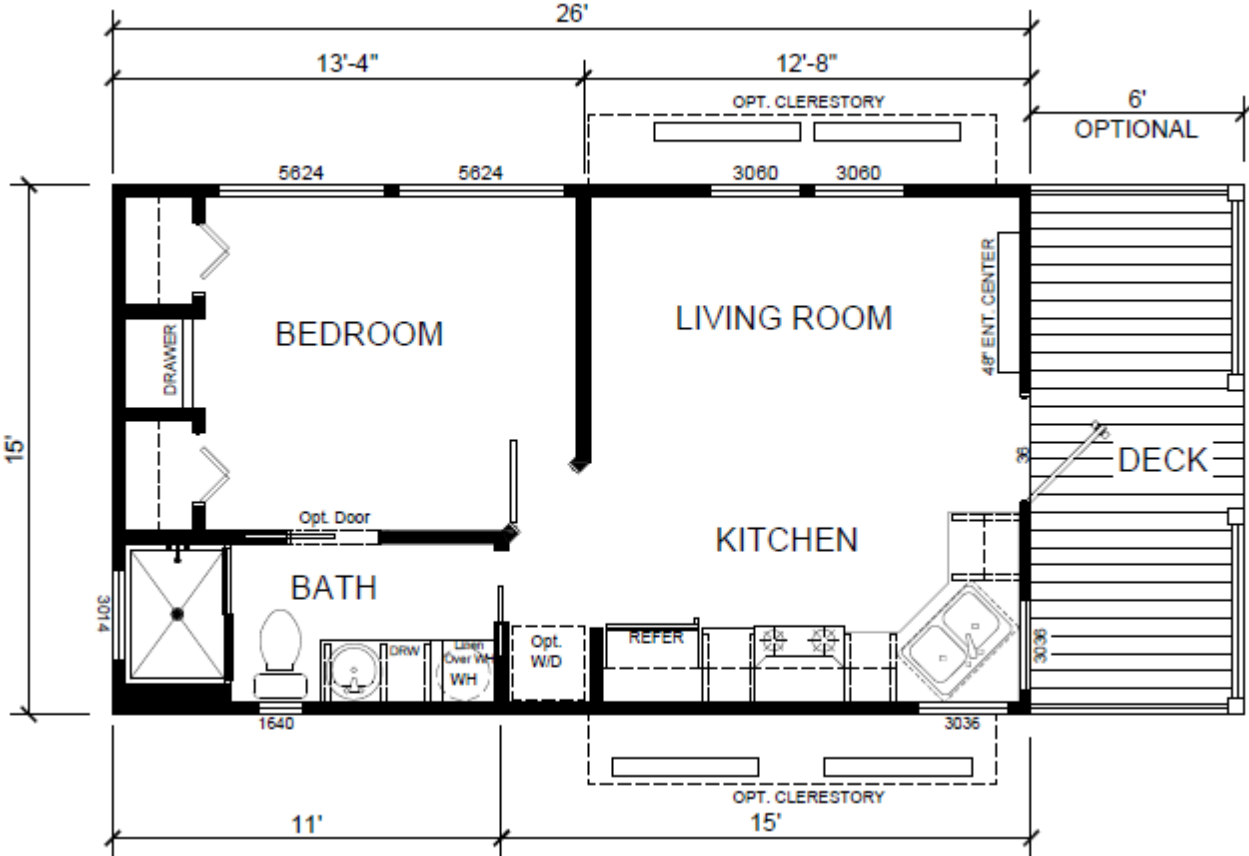

Premier-577

399SF

view our display models at 4384 E Interstate 30, Rockwall, Texas 75087

1-877-219-4059 or 972-771-2176

www.RCRCRockwall.com

MHDRET00036207/IHB1526

Due to continuous improvements, regulations, and material/product changes, floorplan specifications may change without notice.